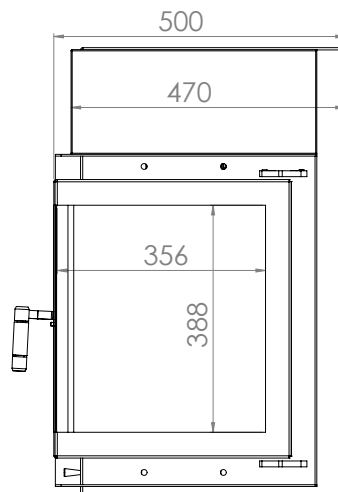

Technical drawing