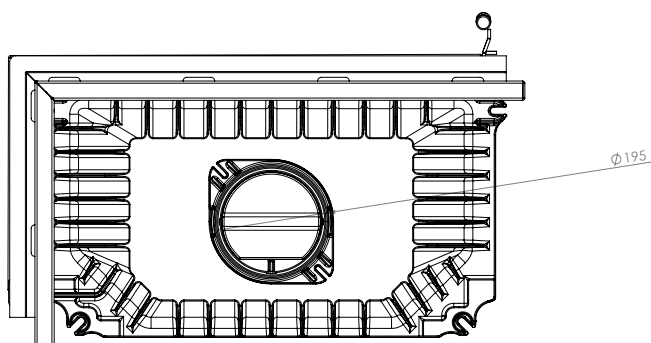

Technical drawing