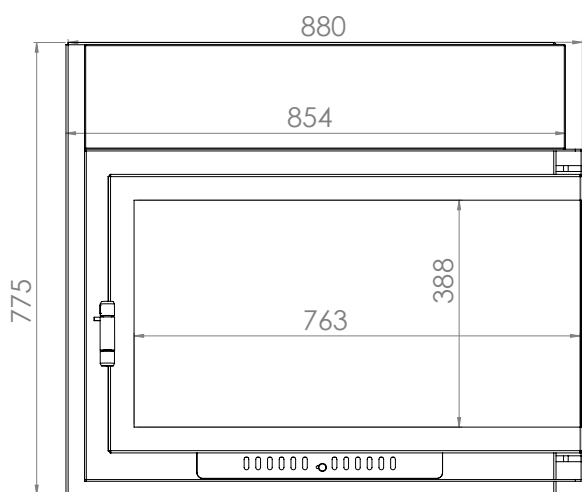

Technical drawing